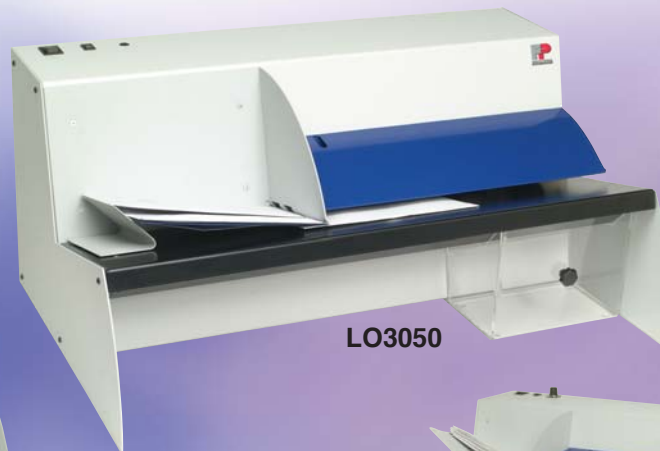

## High Volume

LO3060

LO3050

LO3070

### Francotyp-Postalia's Mailing Solution's High Volume Letter Openers... Noted for safety, speed and durability

**F**or a very high volume of incoming mail, you need a mail opener that's not just fast and reliable, but durable enough to handle the load. These high volume automatic letter openers from FP Mailing Solutions are tailor made for such a task. At speeds ranging from 32,000 to 40,000 and more per hour, these machines will simplify the chore of daily mail opening. Their ease of handling is enhanced by mill cutting technology. This provides safe cuts, leaving a feathered edge opening for easy access.

**M**ultiple motors and heavy duty construction provide the power, speed and durability you rely on. With the ability to open most types of envelopes, and any thickness up to 1/3" without sorting, these letter openers make fast work of most jobs. The addition of an optional counter, variable speed control and conveyer stacker can further extend their functionality. The clean design and high speed make FP's high volume letter openers productivity enhancements for any busy mailroom.