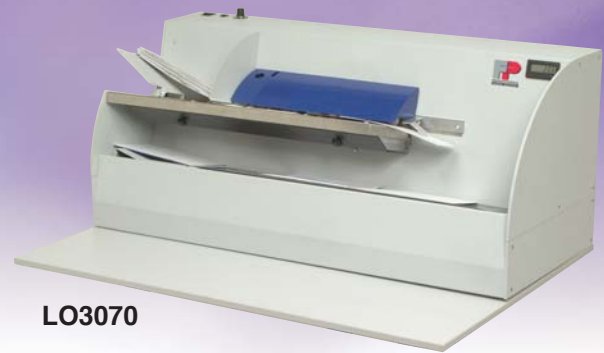

## High Volume

LO3060

LO3050

LO3070

### Francotyp-Postalia's Mailing Solution's High Volume Letter Openers... Noted for safety, speed and durability

**F**or a very high volume of incoming mail, you need a mail opener that's not just fast and reliable, but durable enough to handle the load. These high volume automatic letter openers from FP Mailing Solutions are tailor made for such a task. At speeds ranging from 32,000 to 40,000 and more per hour, these machines will simplify the chore of daily mail opening. Their ease of handling is enhanced by mill cutting technology. This provides safe cuts, leaving a feathered edge opening for easy access.

**M**ultiple motors and heavy duty construction provide the power, speed and durability you rely on. With the ability to open most types of envelopes, and any thickness up to 1/3" without sorting, these letter openers make fast work of most jobs. The addition of an optional counter, variable speed control and conveyer stacker can further extend their functionality. The clean design and high speed make FP's high volume letter openers productivity enhancements for any busy mailroom.