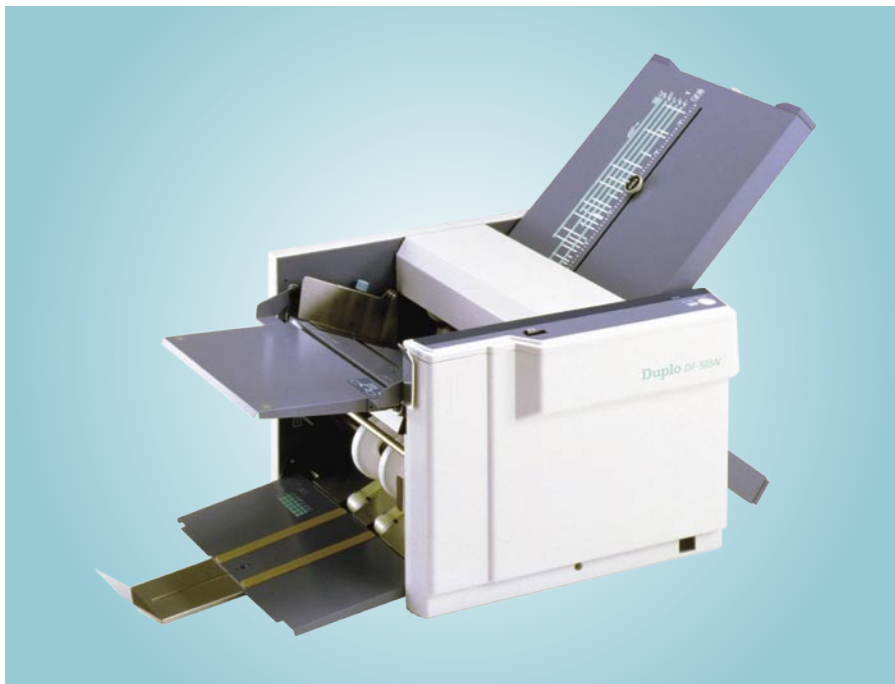

DF-505N

Manual Setting Folder

Affordable Folding At Your Fingertips

The DF-505N is convenient, easy to use, and designed with the budget conscious in mind. Featuring the same performance and reliability of Duplo's automatic models, the DF-505N is compactly framed at an affordable price.

The DF-505N is easy to use, and quickly folds a variety of paper sizes and types up to 140 sheets per minute. Whether the application is a letter, flyer, brochure, or billing statement, the setup is simple. Two easy-to-follow charts indicate where to position each fold stopper for six

popular folds. For non-standard paper lengths and custom folds, fine-tune adjustment knobs enable the user to make minor adjustments to achieve the desired fold.

A resettable 4-digit counter and a 500-sheet feed tray capacity ensure non-stop folding. A tray tension control makes feeding a wide range of stocks up to 80 lbs. quick and easy. Additionally, the DF-505N is capable of cross folding with no additional parts or adjustments. This machine is the ideal folding solution for any office environment, school, or church.

- Folding up to 140 sheets per minute
- Resettable, 4-digit counter keeps accurate count of folded documents
- Two knobs to make fine-tune adjustments to fold setup
- Adjustable receiving roller to ensure smooth delivery
- Special "cross-folding" feature for right-angle folds